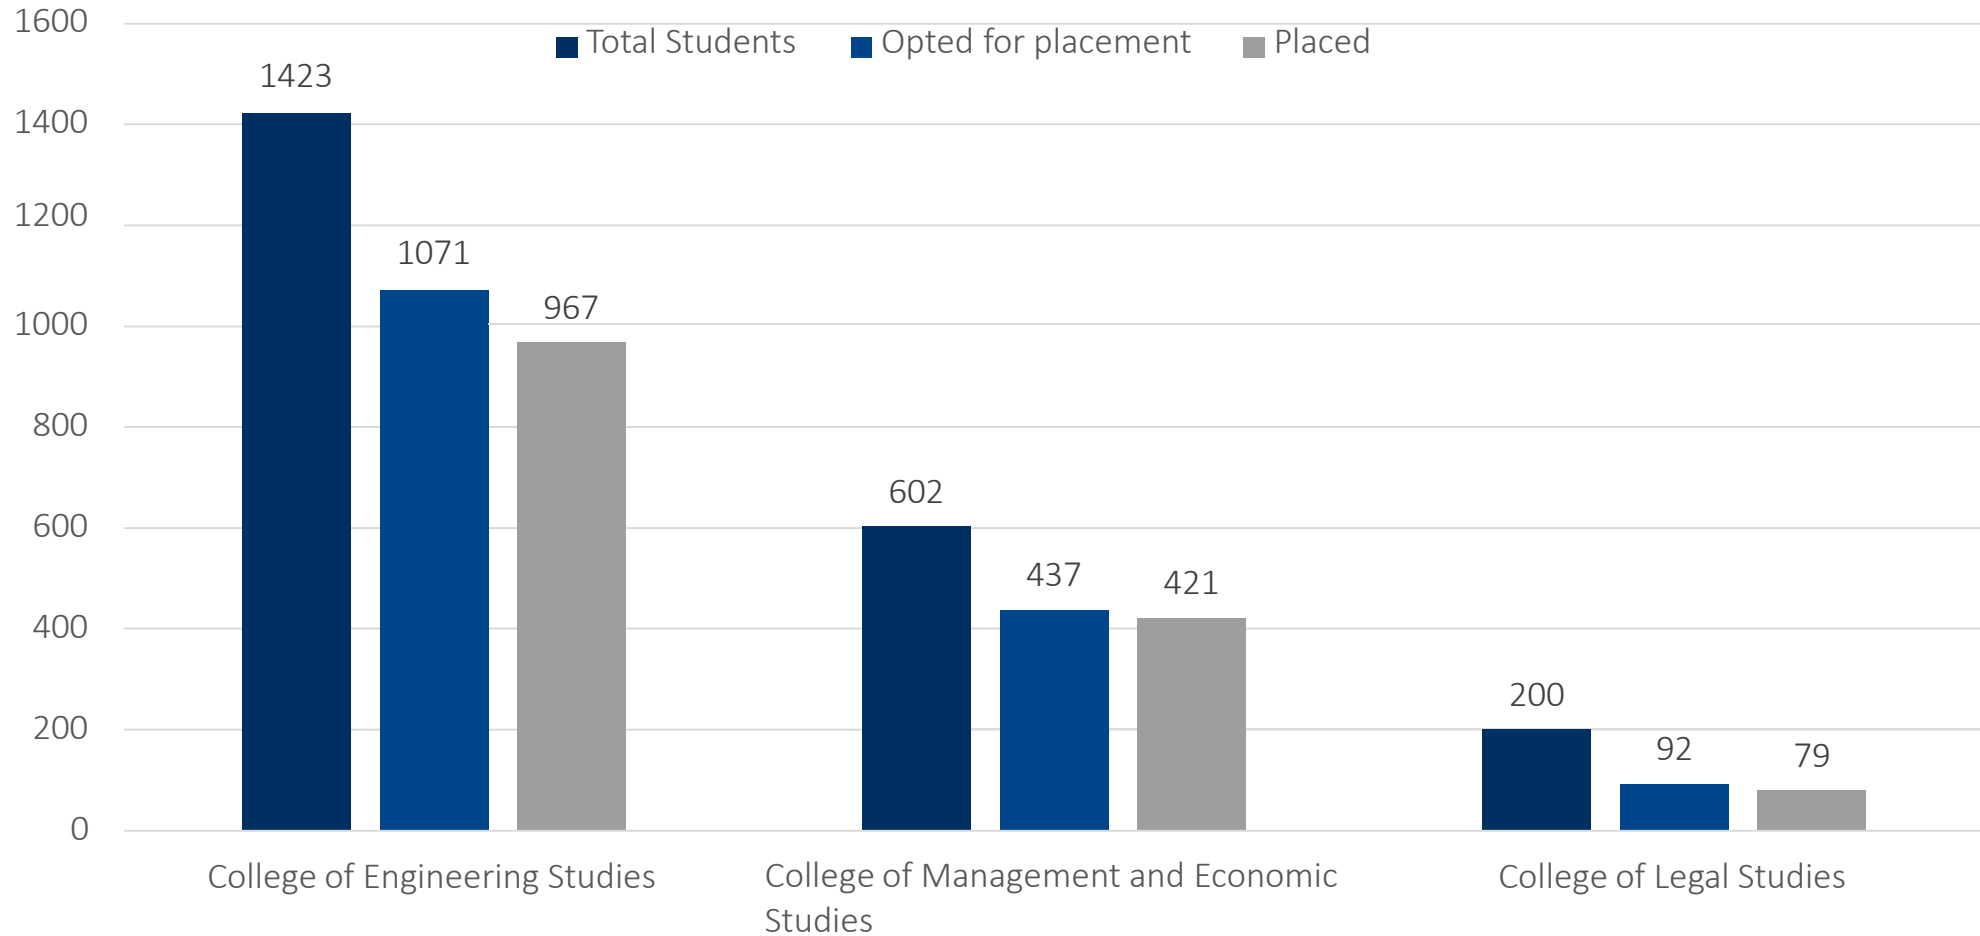

2017 SNAPSHOT

Total Students
2225

Opted for Placements
1600

Students Placed
1467