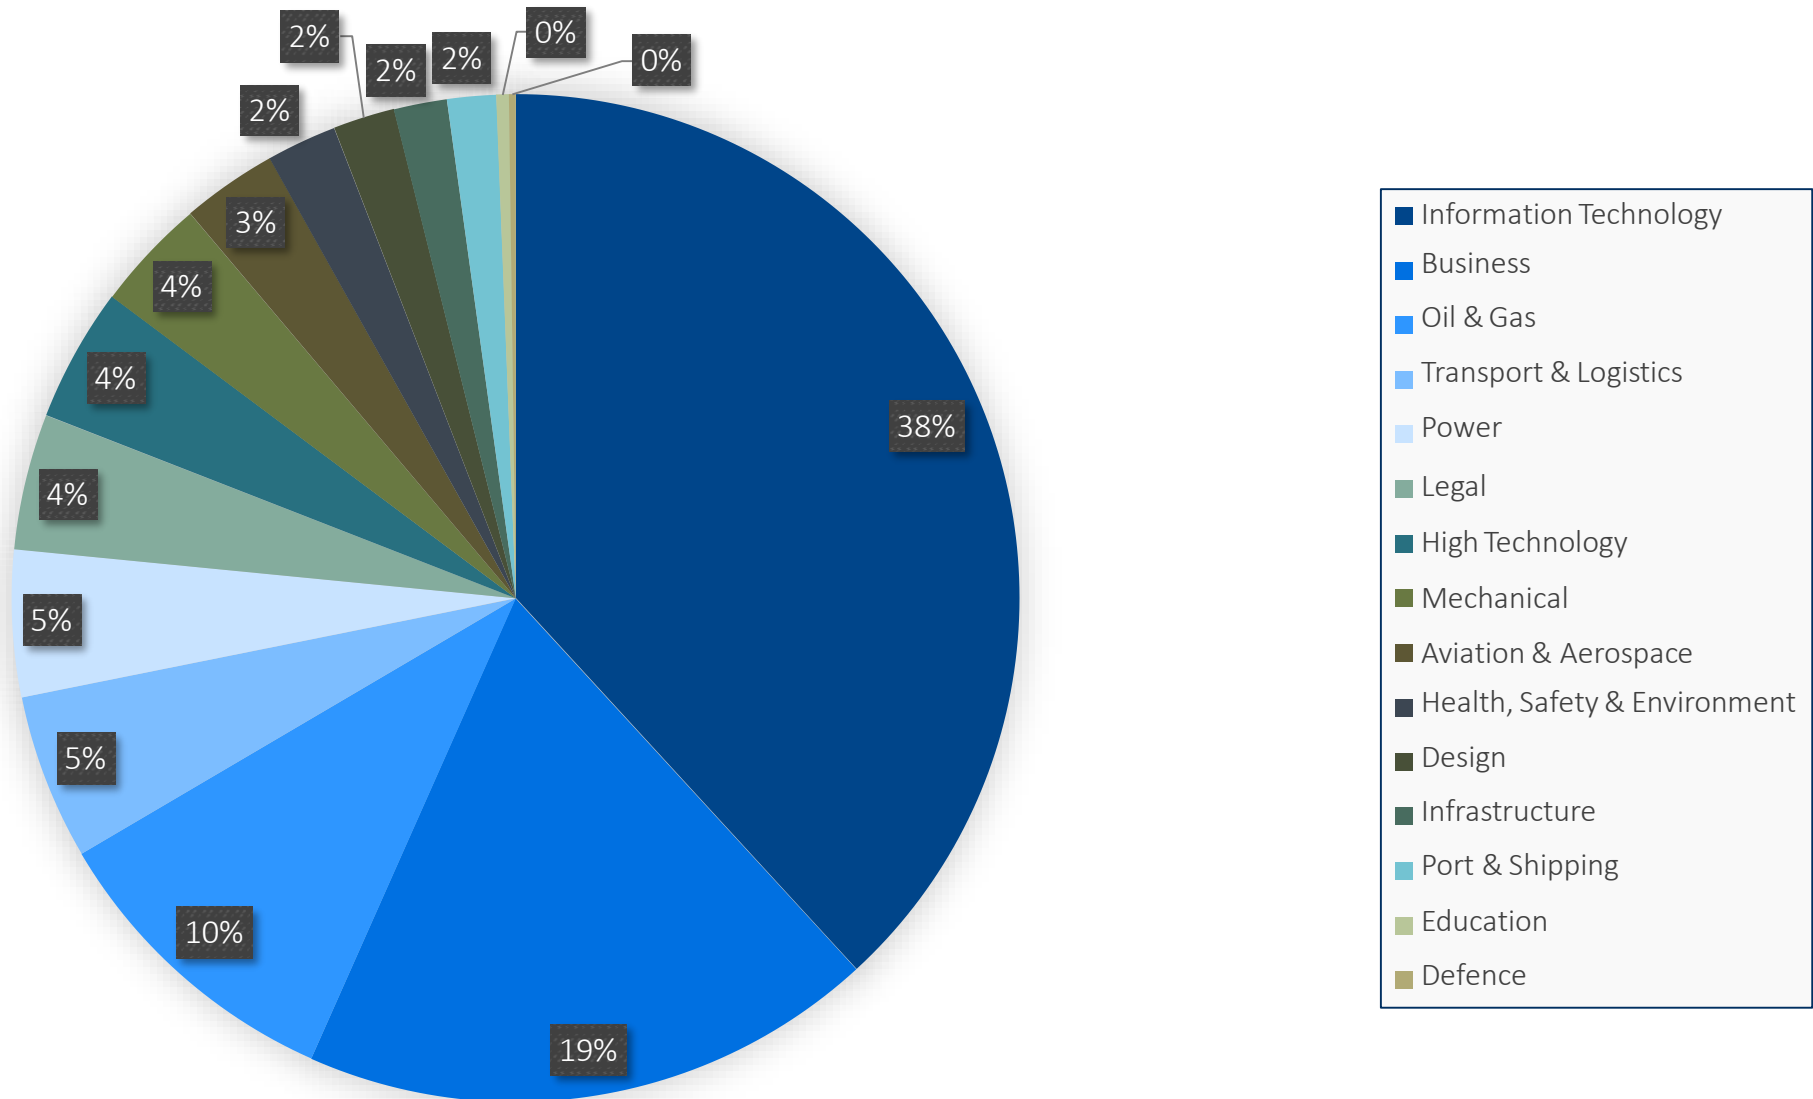

Sector Wise Recruiters