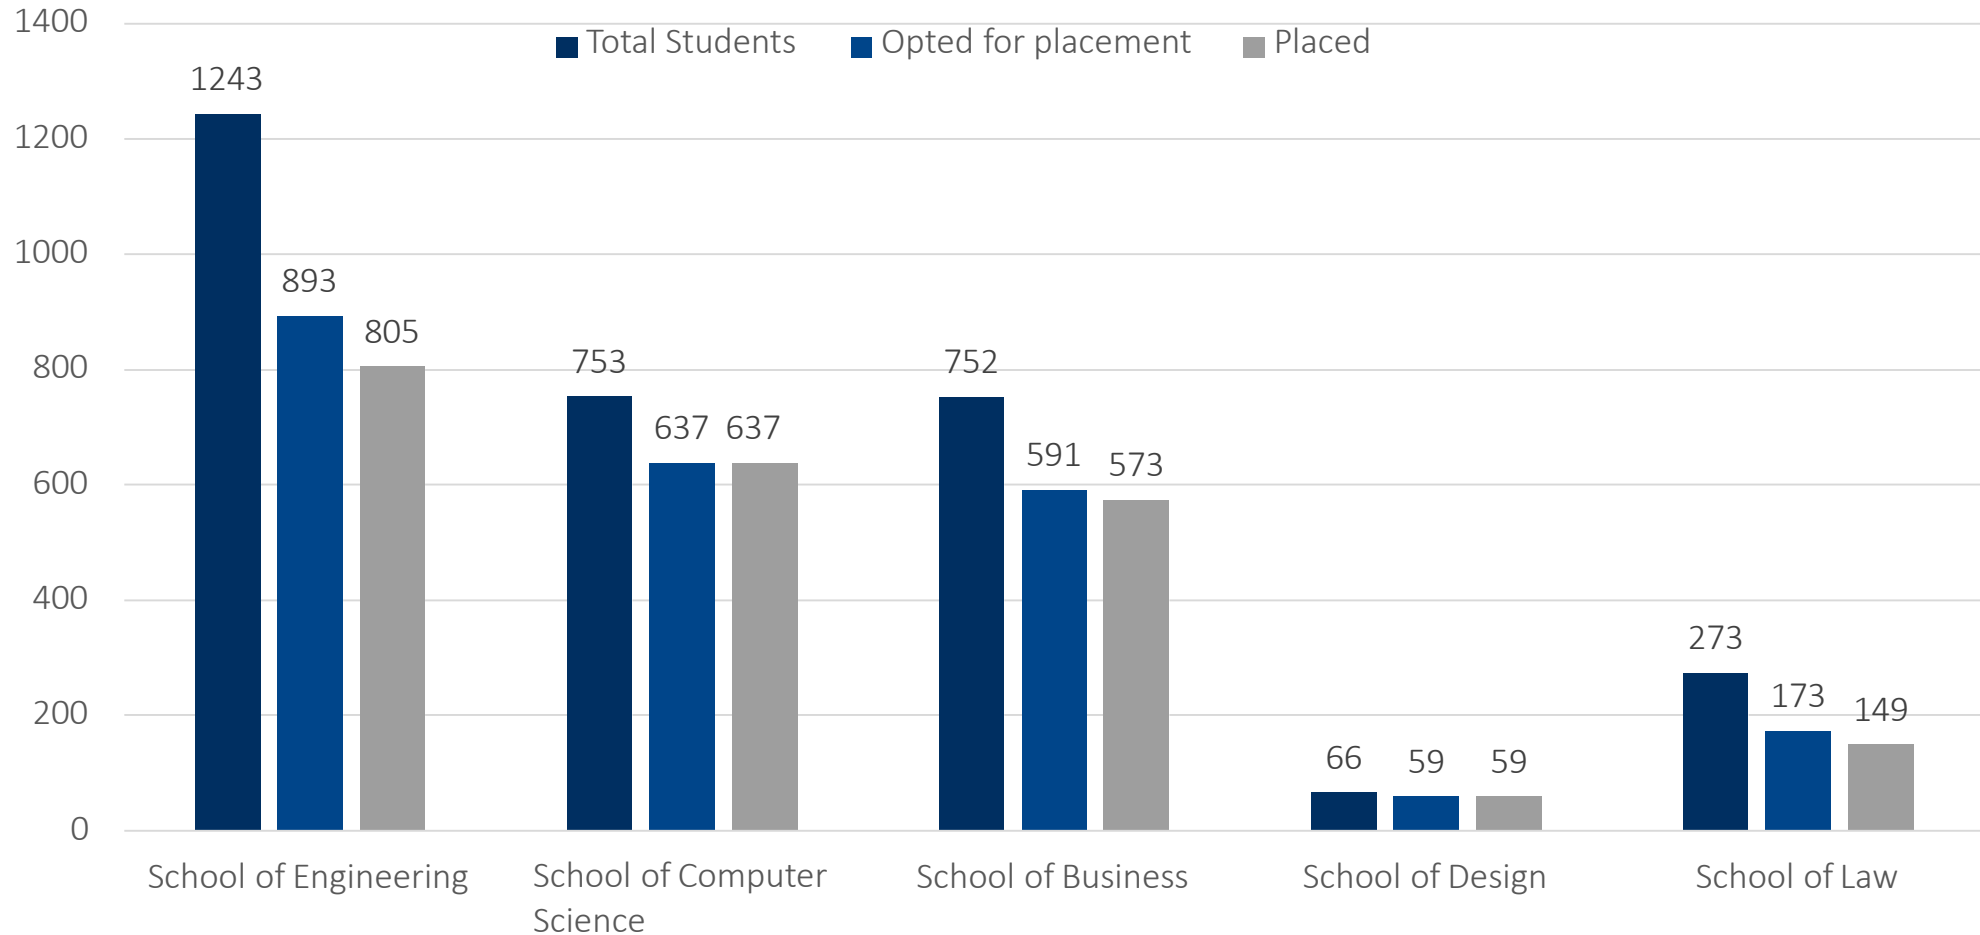

2019 SNAPSHOT

Total Students
3101

Opted for Placements
2361

Students Placed
2223