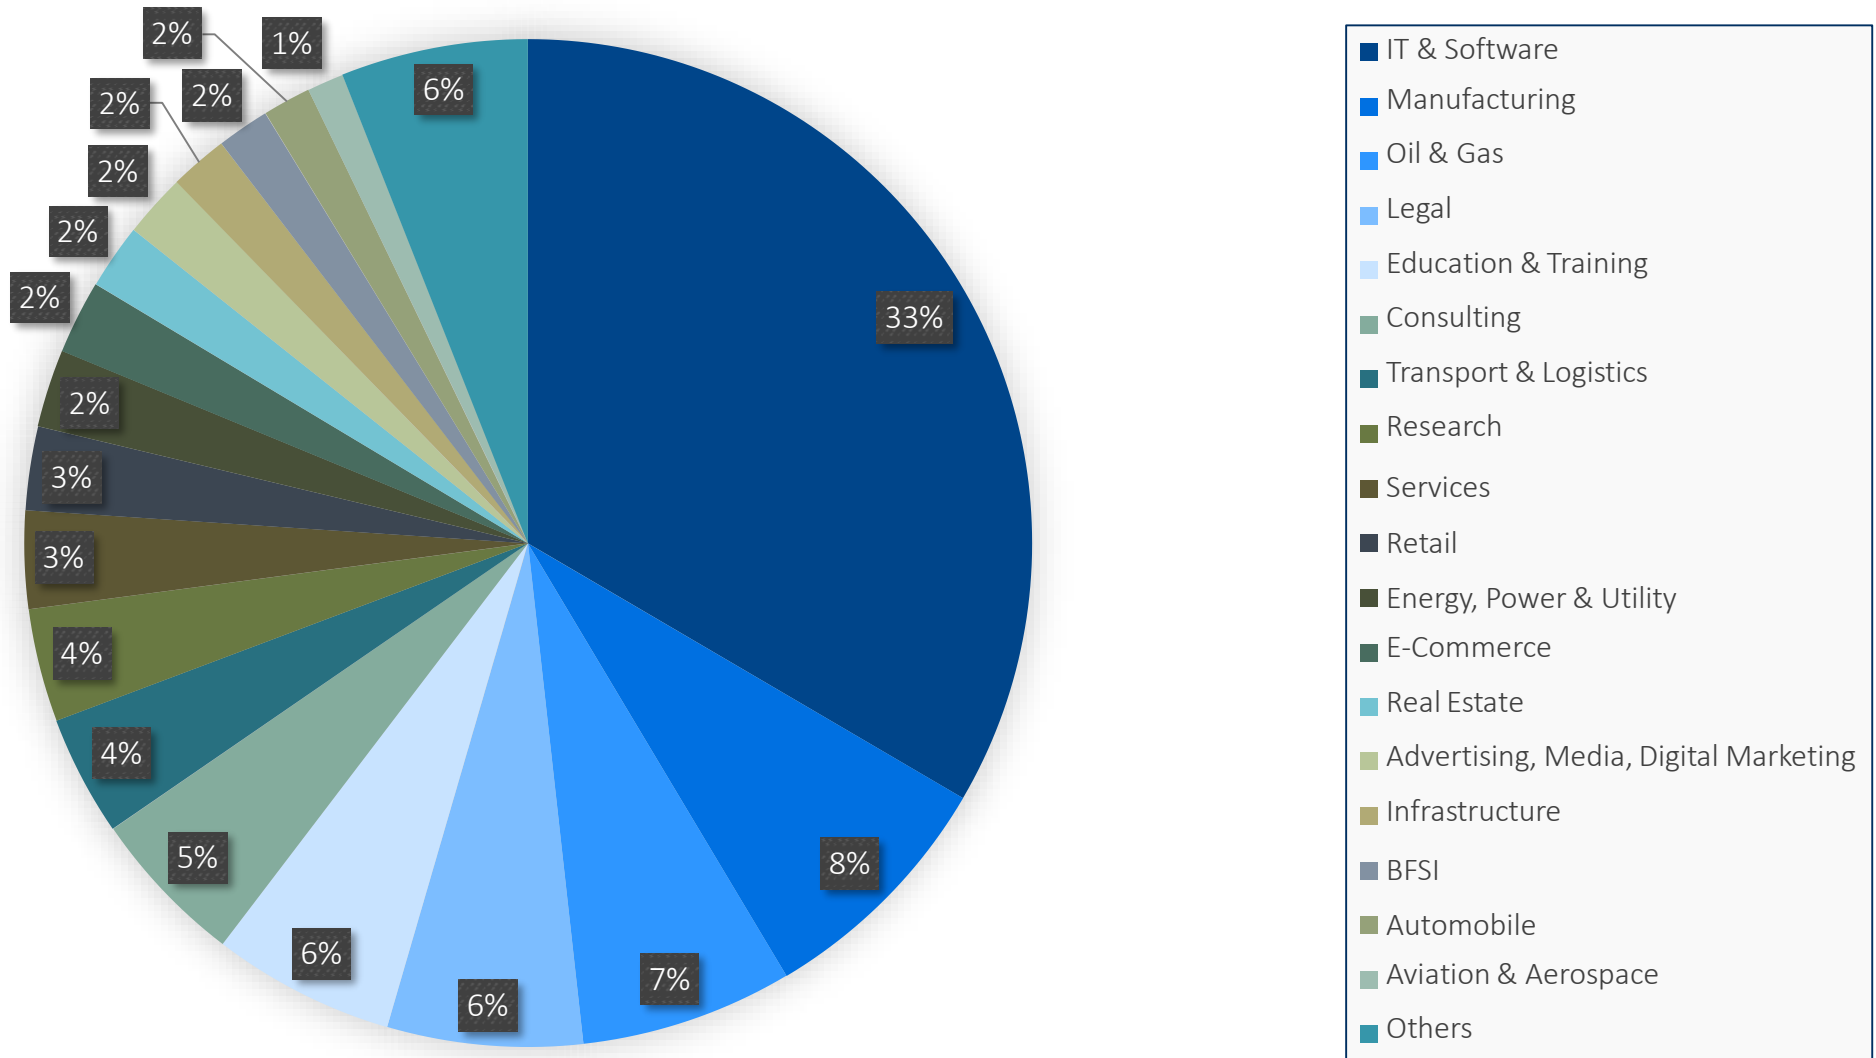

Sector Wise Recruiters